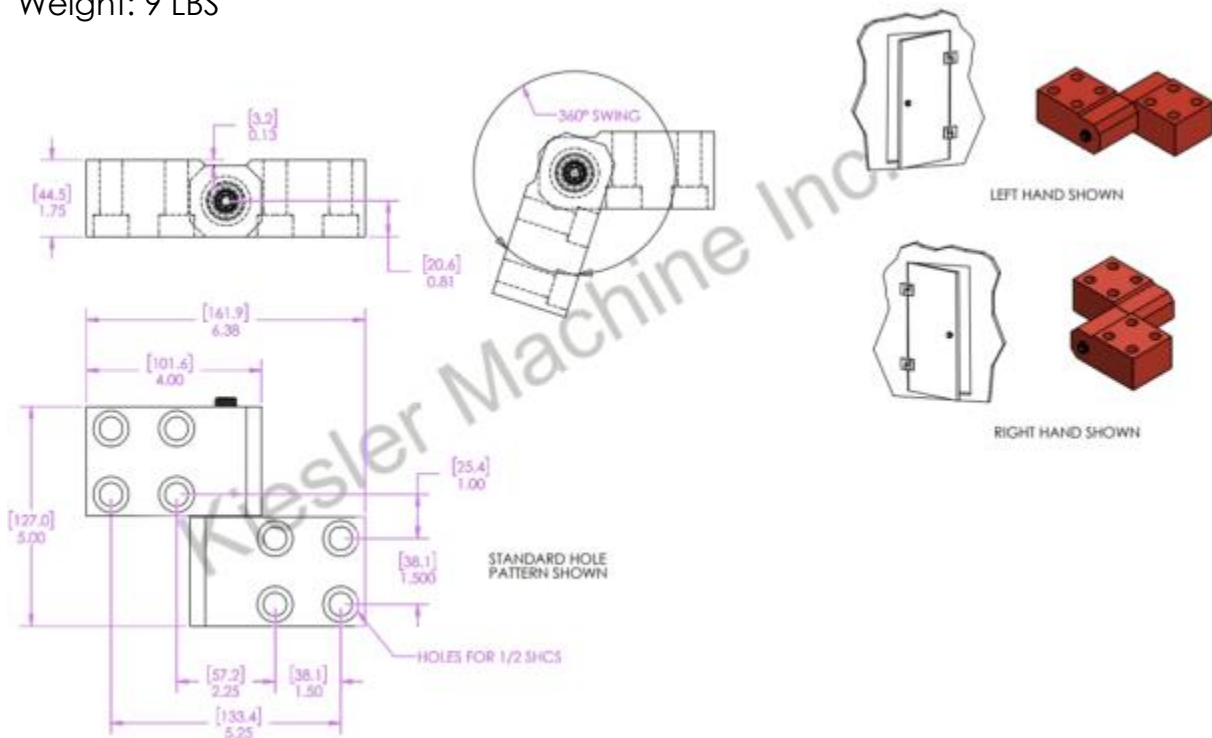

5"x 4.5" Model K Hinges

Model Number: 2875-K-LH-304

Price: \$ 755

- Material Type: 304L Stainless Steel
- Maximum Vertical Load: 3,000 LBS
- Maximum Radial Load: 1220 LBS
- Approx. Width: 4.5"
- Height: 5"
- Leaf Thickness: 1/2"
- Weight: 9 LBS